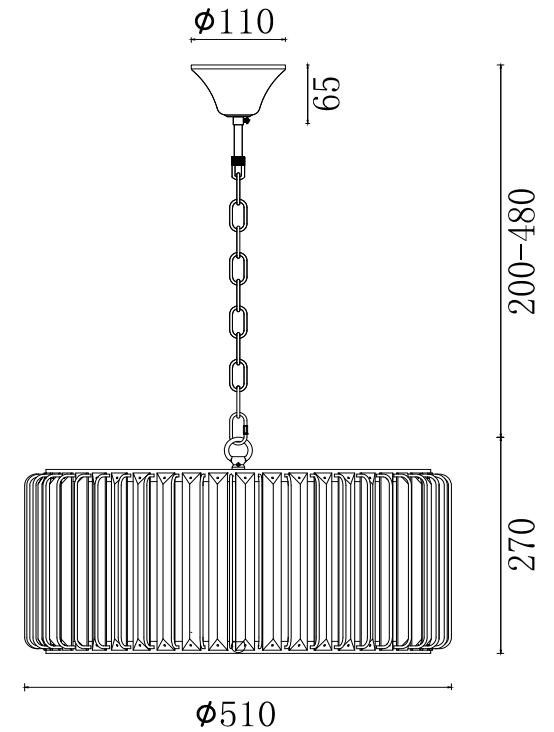

FREYA
TRADITION OF QUALITY

Instruction

FR1005PL-05SC

5 x E14 (60W)

Model: FR1005PL-05SC

Collection: Crystal

Pendant Lamps