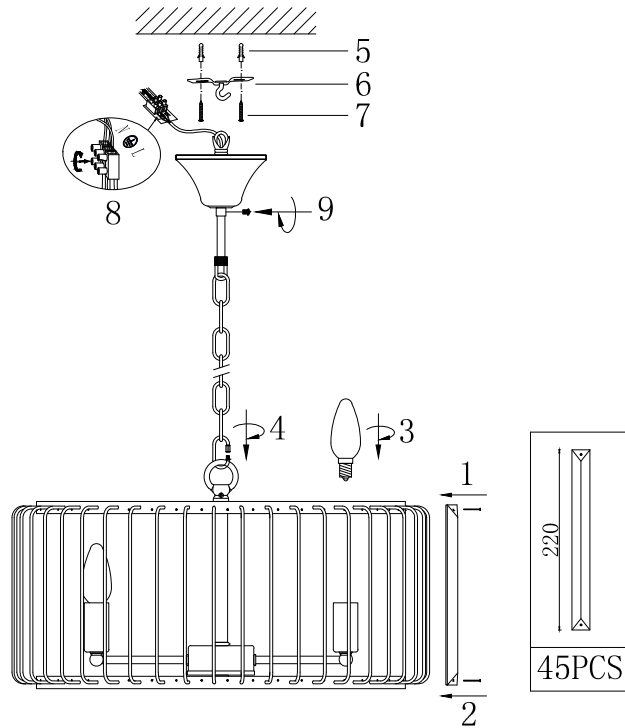

FREYA
TRADITION OF QUALITY

Instruction

FR1005PL-05SC

5 x E14 (60W)

Model: FR1005PL-05SC

Collection: Crystal

Pendant Lamps