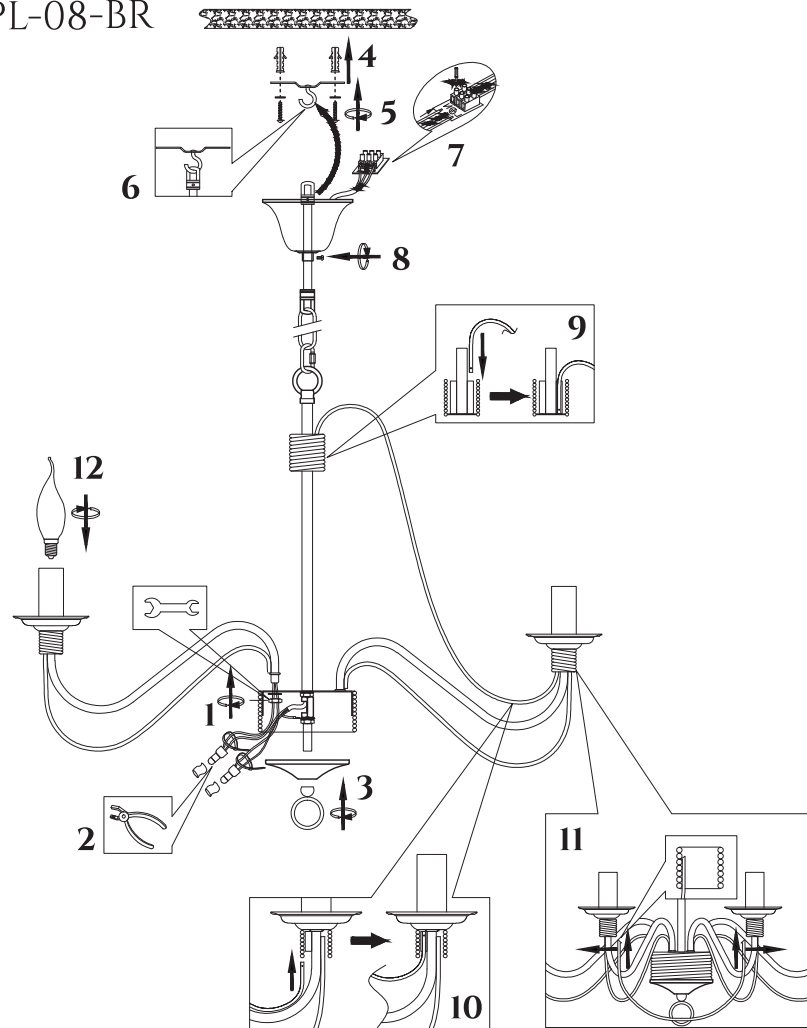

FREYA
TRADITION OF QUALITY

INSTRUCTION

MODEL: FR2046-PL-08-BR
CHANDELIER

8 X E14 (60W)

FREYA-LIGHT.COM