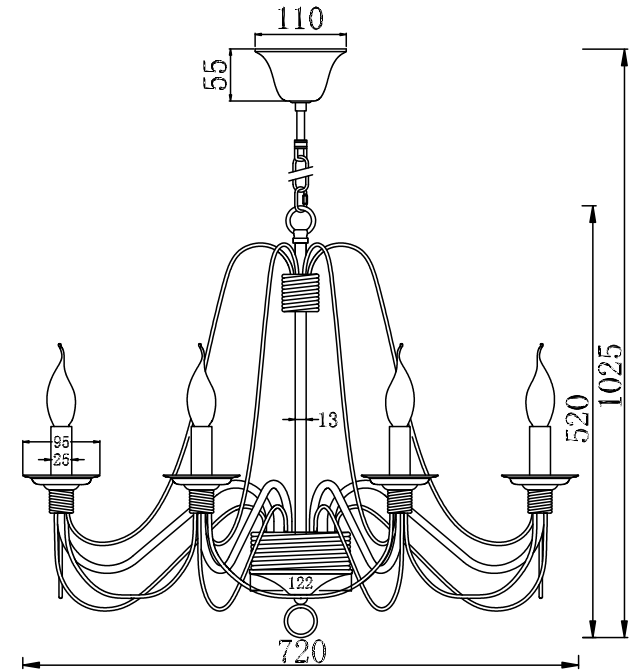

FREYA
TRADITION OF QUALITY

INSTRUCTION

MODEL: FR2046-PL-08-BR
CHANDELIER

8 X E14 (60W)

FREYA-LIGHT.COM