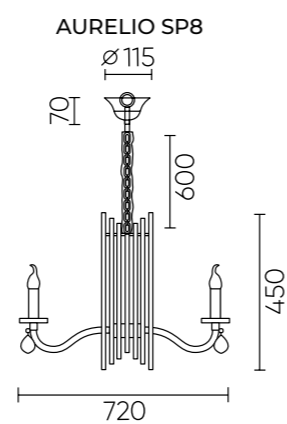

ХАРАКТЕРИСТИКИ

Арматура	металл, стекло
Покрытие	гальваника
Цвет покрытия	хром/золото, прозрачный
Декоративный элемент	стеклянные трубки
Цвет элемента	прозрачный