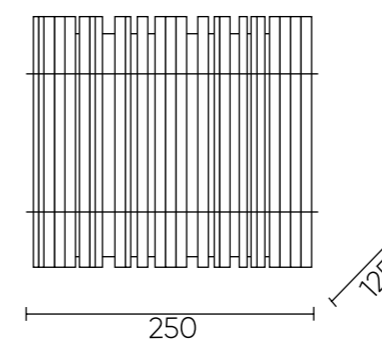

AURELIO AP2