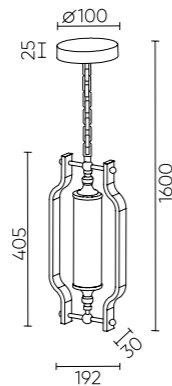

ХАРАКТЕРИСТИКИ

Арматура	металл
Покрытие	гальваника
Цвет покрытия	латунь
Плафон	рельефное стекло
Цвет плафона	прозрачный

TOMAS SPI