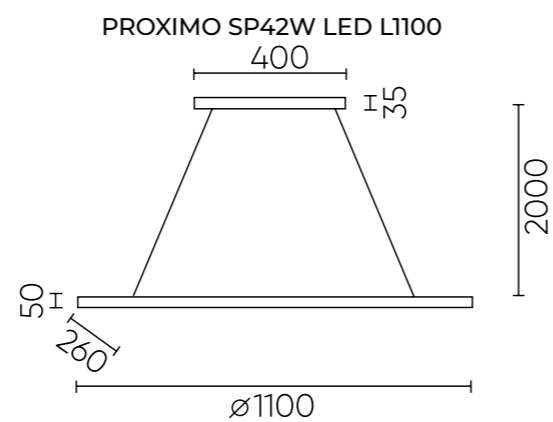

ХАРАКТЕРИСТИКИ

Арматура	металл
Покрытие	краска
Цвет покрытия	чёрный
Рассеиватель	акрил
Цвет плафона	белый

** Регулируемая яркость и цветовая температура от теплого до холодного.
* В комплект входит пульт.