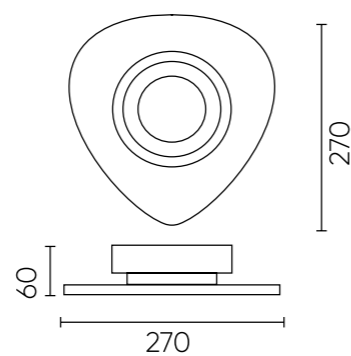

ХАРАКТЕРИСТИКИ

Арматура	металл
Покрытие	краска
Цвет покрытия	чёрный
Плафон	мрамор
Цвет плафона	чёрный

FRESA AP10W LED D270