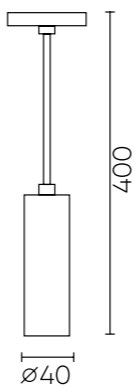

FRESA SP3W LED