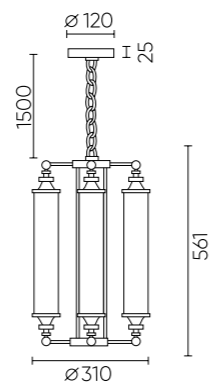

TOMAS BRASS

TOMAS GOLD

ХАРАКТЕРИСТИКИ

Арматура	металл
Покрытие	гальваника
Цвет покрытия	латунь
Плафон	рельефное стекло
Цвет плафона	прозрачный

TOMAS SP4

ХАРАКТЕРИСТИКИ

Арматура	металл
Покрытие	гальваника
Цвет покрытия	золото
Плафон	рельефное стекло
Цвет плафона	прозрачный