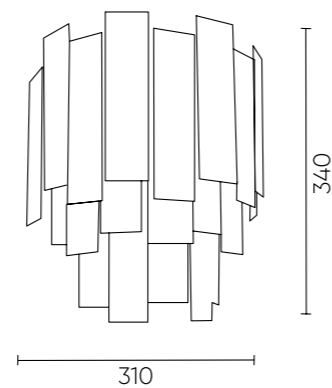

ХАРАКТЕРИСТИКИ

Арматура	металл
Покрытие	гальваника
Цвет покрытия	латунь
Подвеска	фактурное стекло
Цвет подвески	прозрачный

RICARDO AP3