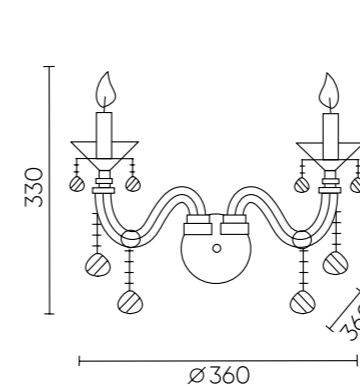

ALICANTE AP2