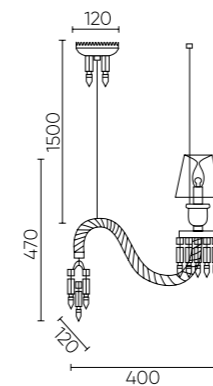

ХАРАКТЕРИСТИКИ

Арматура	металл/стекло
Покрытие	гальваника
Цвет покрытия	хром/прозрачный
Абажур	текстиль
Цвет абажура	белый
Подвески	хрусталь
Цвет подвески	прозрачный/красный

PRINCESS SP1