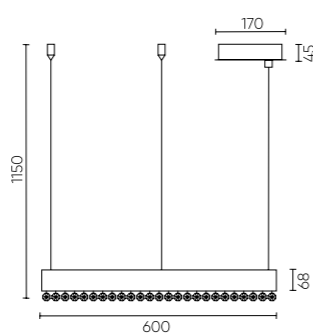

ХАРАКТЕРИСТИКИ

Арматура	металл
Покрытие	гальваника
Цвет покрытия	золото
Подвеска	хрусталь
Цвет подвески	прозрачный

SATURN SP30W LED