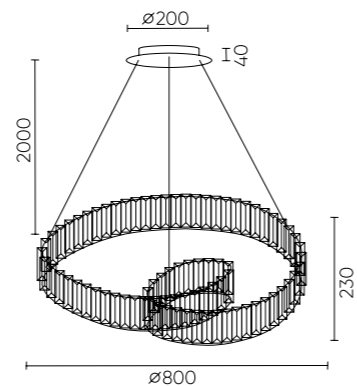

MUSIKA SP120W LED