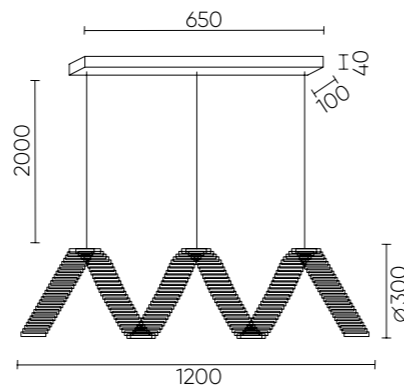

MUSIKA SP100W LED L1200