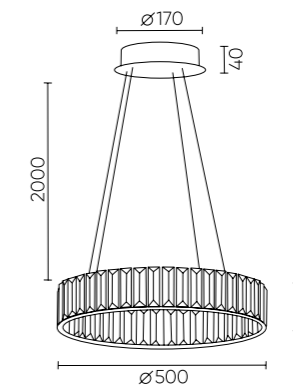

ХАРАКТЕРИСТИКИ

Арматура	металл
Покрытие	гальваника
Цвет покрытия	золото
Рассеиватель	хрусталь
Цвет рассеивателя	прозрачный

MUSIKA SP50W LED