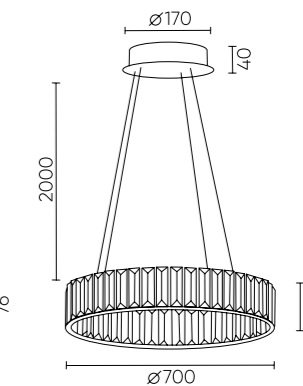

MUSIKA SP70W LED