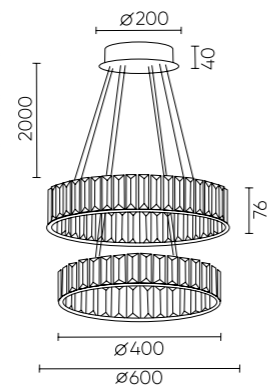

ХАРАКТЕРИСТИКИ

Арматура	металл
Покрытие	гальваника
Цвет покрытия	золото
Рассеиватель	хрусталь
Цвет рассеивателя	прозрачный

MUSIKA SP100W LED