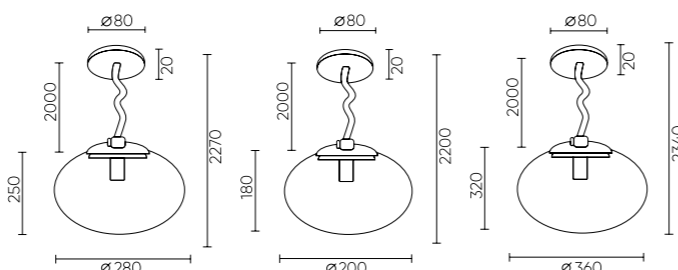

ХАРАКТЕРИСТИКИ

Арматура	металл
Покрытие	гальваника
Цвет покрытия	хром
Плафон	стекло
Цвет плафона	хром/дымчатый

- Плафон меняет цвет при включенной лампе.
- ** Лампа в комплекте.
- *** Светильник может использоваться с универсальными потолочными базами.

MALAGA SP1 D280 MALAGA SP1 D200 MALAGA SP1 D360