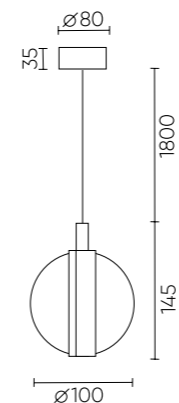

ХАРАКТЕРИСТИКИ

Арматура	металл
Покрытие	гальваника
Цвет покрытия	золото
Рассеиватель	стекло
Цвет рассеивателя	прозрачный с белыми разводами

CIELO SP6W LED