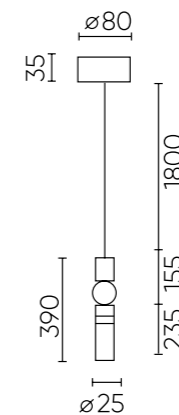

CIELO SP5W LED