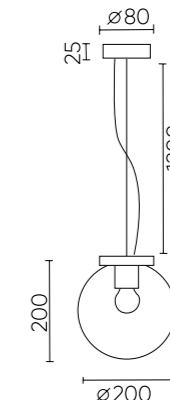

ХАРАКТЕРИСТИКИ

Арматура	металл
Покрытие	гальваника
Цвет покрытия	золото
Плафон	рельефное стекло
Цвет плафона	янтарный

MAYO SP1 D200