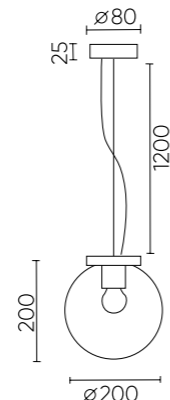

ХАРАКТЕРИСТИКИ

Арматура	металл
Покрытие	гальваника
Цвет покрытия	хром
Плафон	рельефное стекло
Цвет плафона	голубой, зеленый

MAYO SP1 D200