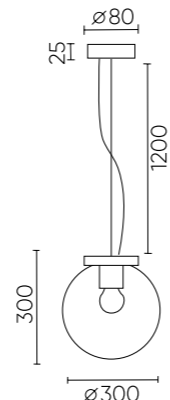

MAYO SP1 D300