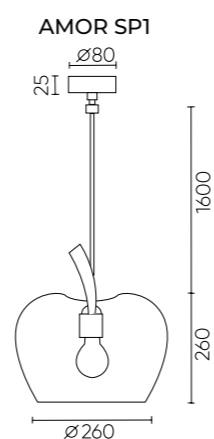

ХАРАКТЕРИСТИКИ

Арматура	металл
Покрытие	гальваника
Цвет покрытия	хром
Плафон	стекло
Цвет плафона	белый, светло-зеленый