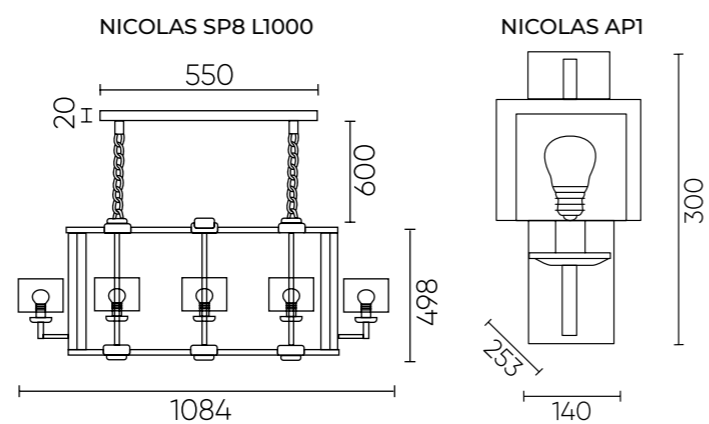

## NICOLAS SP8 L1000 NICKEL/WHITE

CODE: 3400/308L

L1084xW500xH498mm  
8x60W E14

## NICOLAS AP1 NICKEL/WHITE

CODE: 3400/401

L140xW253xH300mm  
1x60W E14

## NICOLAS SP12 L1600 NICKEL/WHITE

CODE: 3400/312L

L1583xW500xH498mm  
12x60W E14

## NICOLAS SP10 L1300 NICKEL/WHITE

CODE: 3400/310L

L1334xW500xH498mm  
10x60W E14