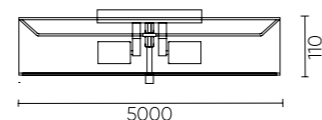

JEWEL PL500