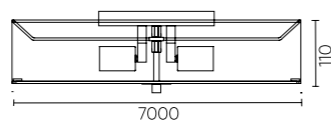

JEWEL PL700