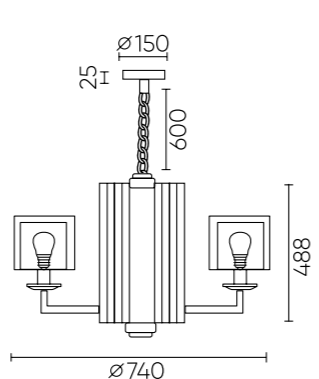

ХАРАКТЕРИСТИКИ

Арматура	металл/стекло
Покрытие	гальваника
Цвет покрытия	никель/ прозрачный
Внешний плафон	стекло
Цвет плафона	прозрачный
Внутренний плафон	стекло
Цвет плафона	белый- матовый

NICOLAS SP-PL6