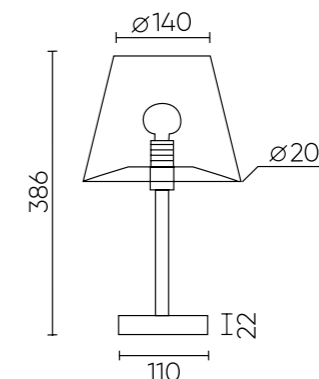

ХАРАКТЕРИСТИКИ

Арматура	металл/стекло
Покрытие	гальваника
Цвет покрытия	никель/прозрачный
Абажур	пластик/ текстиль
Цвет абажура	серебро

NICOLAS LG1