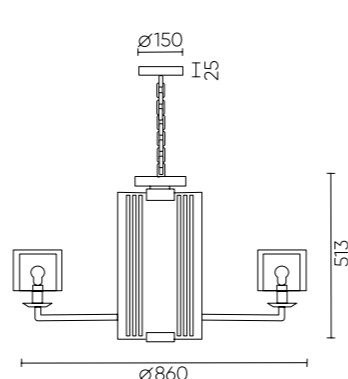

NICOLAS SP-PL8