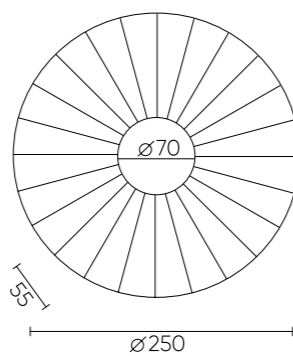

HOLA AP4W LED D250