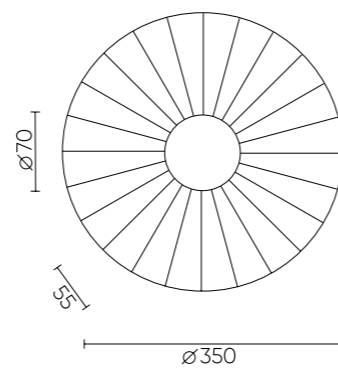

HOLA AP4W LED D350