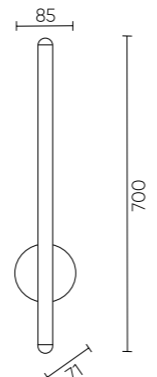

VERDE AP L700