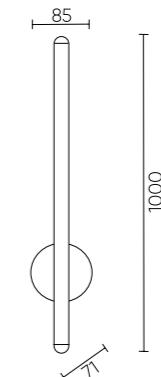

VERDE AP L1000