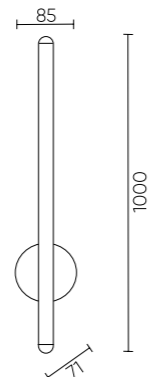

VERDE AP L1000