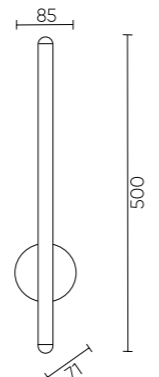

VERDE AP L500