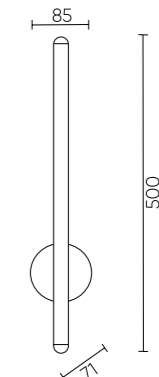

VERDE AP L500