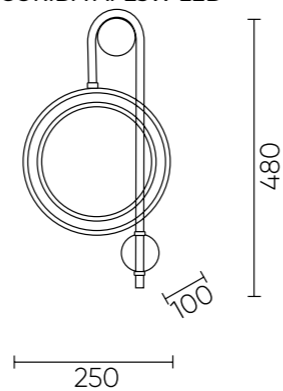

ХАРАКТЕРИСТИКИ

Арматура	металл
Покрытие	краска
Цвет покрытия	чёрный/золото
Рассеиватель	акрил
Цвет рассеивателя	белый
Плафон	стекло
Цвет плафона	белый

CORIDA AP25W LED