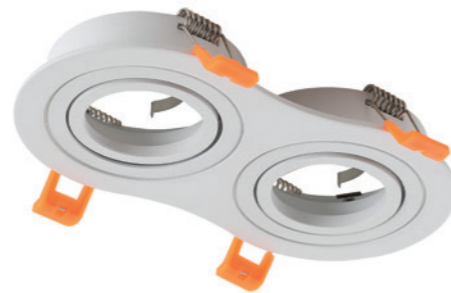

CLT 001C2 WH

CODE: 1400/145
L 175 x W 93 x H 23 mm
2 x 50 W MR16 GU10
IP20