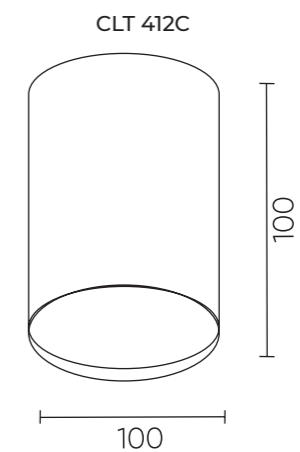

ХАРАКТЕРИСТИКИ

Арматура	металл
Покрытие	краска
Цвет	черный, белый

CLT 412C