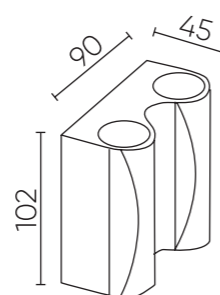

ХАРАКТЕРИСТИКИ

Арматура	металл
Покрытие	краска
Цвет	черный, черный/ золото, белый, белый/ золото

CLT 022W2