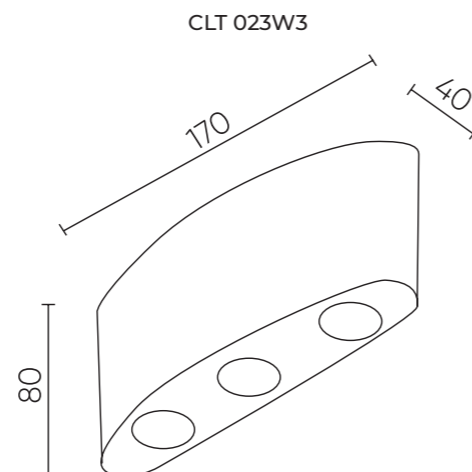

ХАРАКТЕРИСТИКИ

Арматура	алюминий
Покрытие	краска
Цвет	черный, белый, темно-серый