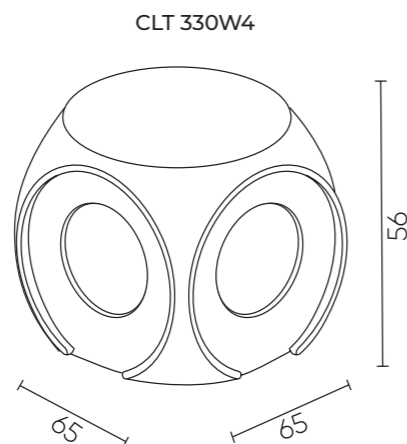

ХАРАКТЕРИСТИКИ

Арматура	алюминий
Покрытие	краска
Цвет	белый, черный, темно-серый