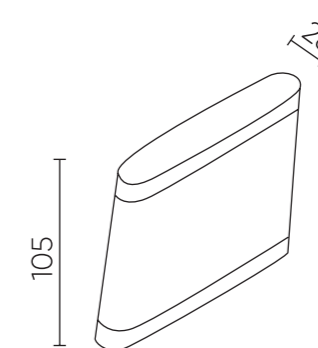

ХАРАКТЕРИСТИКИ

Арматура	алюминий
Покрытие	краска
Цвет	белый, черный, темно-серый

CLT 024W113