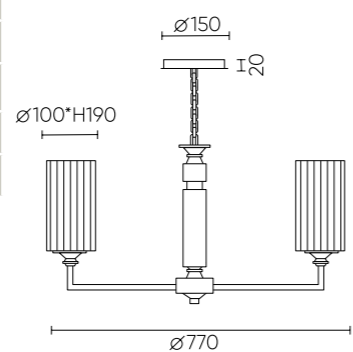

ХАРАКТЕРИСТИКИ

Арматура	металл
Покрытие	гальваника
Цвет покрытия	латунь
Плафон	стекло
Цвет плафона	прозрачный

GLORIA SP6