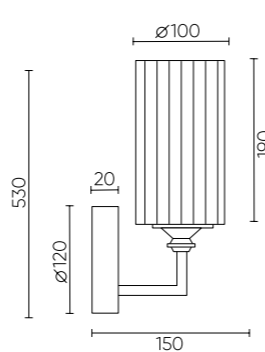

GLORIA BRASS

GLORIA SP9 BRASS

CODE: 1910/309

Ø800xH530mm

9x60W E14

GLORIA SP6 BRASS

CODE: 1910/306

Ø770xH415mm

6x60W E14

GLORIA API BRASS

CODE: 1910/104

L120xW150xH530mm

1x60W E14

ХАРАКТЕРИСТИКИ

Арматура	металл
Покрытие	гальваника
Цвет покрытия	латунь
Плафон	стекло
Цвет плафона	прозрачный

GLORIA API