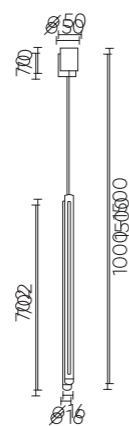

ХАРАКТЕРИСТИКИ

Арматура	алюминий
Рассеиватель	акрил
Покрытие	краска
Цвет	черный, белый, золото

CLT 035C700