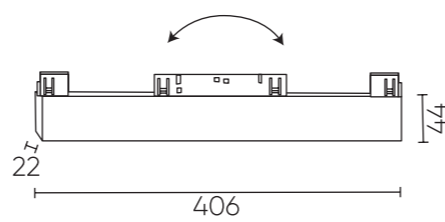

CLT 0.33 001 12W WH M4000K