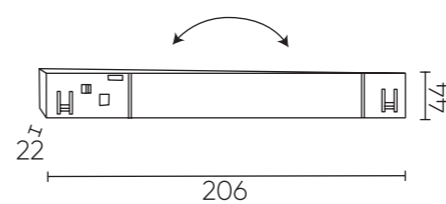

CLT 0.33 001 6W