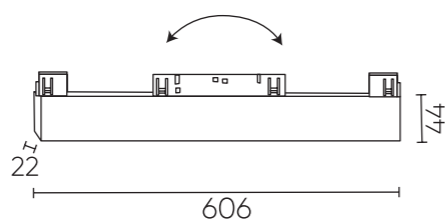

ХАРАКТЕРИСТИКИ

Арматура	алюминий
Рассеиватель	акрил
Покрытие	краска
Цвет	черный, белый

CLT 0.33 001 20W BL M4000K