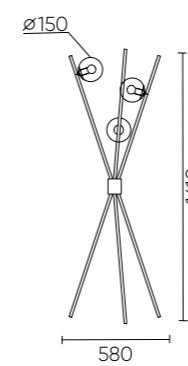

MEDEA WHITE

MEDEA PL9 WHITE

CODE: 2421/109

Ø680xH400mm
9x60W E27

MEDEA AP3 WHITE

CODE: 2421/403

L360xW215xH460mm
3x60W E27

MEDEA PT3 WHITE

CODE: 2421/603

Ø580xH1600mm
3x60W E27

MEDEA WHITE SP18

CODE: 2421/318

Ø700xH700mm
18x60W E27

MEDEA WHITE SP12

CODE: 2421/312

Ø600xH600mm
12x60W E27

ХАРАКТЕРИСТИКИ

Арматура	металл
Покрытие	краска
Цвет покрытия	белый
Плафон	стекло
Цвет плафона	белый

MEDEA PT3