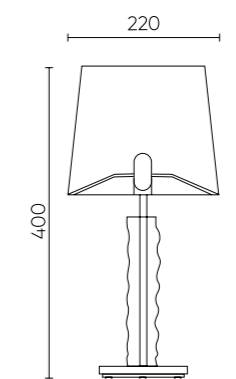

ХАРАКТЕРИСТИКИ

Арматура	металл
Покрытие	гальваника
Цвет покрытия	золото
Абажур	пластик/ текстиль
Цвет абажура	бежевый
Декоративный элемент	стекло/паталь
Цвет декора	Прозрачный/ золото

PRIMAVERA LG1