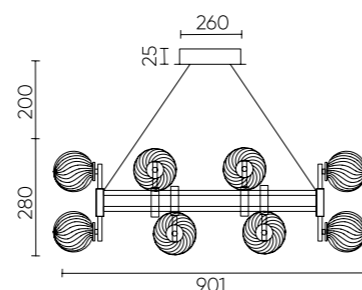

LUXURY SP12L