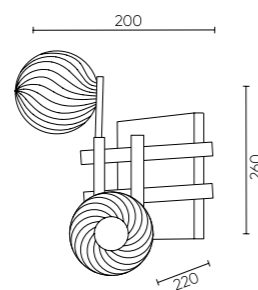

LUXURY GOLD

ХАРАКТЕРИСТИКИ

Арматура	металл
Покрытие	гальваника
Цвет покрытия	золото
Плафон	стекло
Цвет плафона	прозрачный

LUXURY AP2