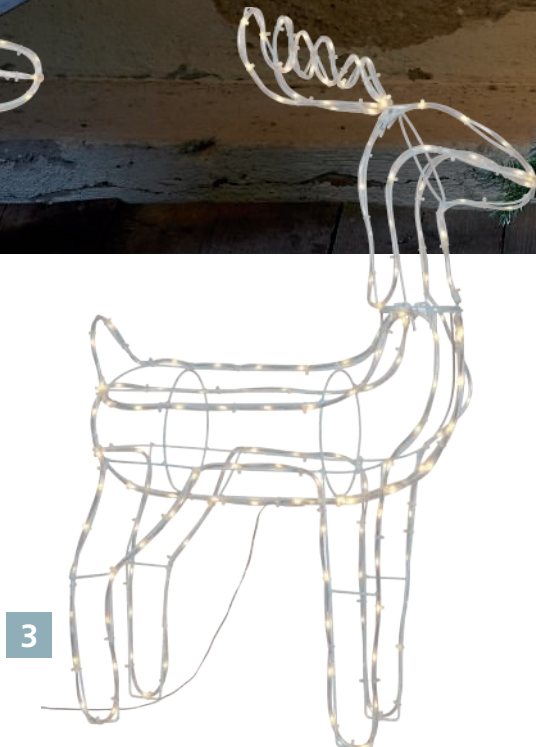

2

3

1

411447 TUBY DEER

Dimensions (mm): L 1000, B 120, H 350 · Socket: LED · Lightsource: included · Max. Wattage: 158x0,06W · Light Colour: warmwhite · Material: plastic, steel · Colour: transparent, white · IP-Class: IP44

9 008606 226719

2

411448 TUBY DEER

Dimensions (mm): L 680, B 180, H 1050 · Socket: LED · Lightsource: included · Max. Wattage: 220x0,06W · Light Colour: warmwhite · Material: plastic, steel · Colour: transparent, white · IP-Class: IP44

9 008606 226726

3

411449 TUBY DEER

Dimensions (mm): L 540, B 130, H 780 · Socket: LED · Lightsource: included · Max. Wattage: 160x0,06W · Light Colour: warmwhite · Material: plastic, steel · Colour: transparent, white · IP-Class: IP44