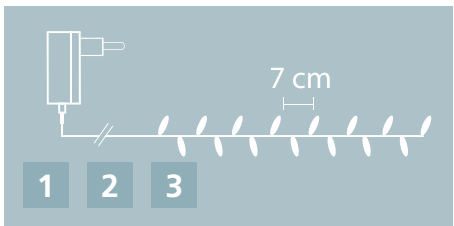

6

411518 GOLDEN WARM WHITE

Dimensions (mm): L 24000 · Socket: LED · Light-source: included · Max. Wattage: 1200×0,064W · Light Colour: extra warmwhite · Material: plastic · Colour: black, amber · IP-Class: IP44

Lightchains – outdoor

7

1 2 3

4 5 6

7

7

411517 GOLDEN WARM WHITE

Dimensions (mm): H 2000, Ø 70 · Socket: LED · Lightsource: included · Max. Wattage: 360×0,064W · Light Colour: extra warmwhite · Material: plastic · Colour: green, transparent · IP-Class: IP44