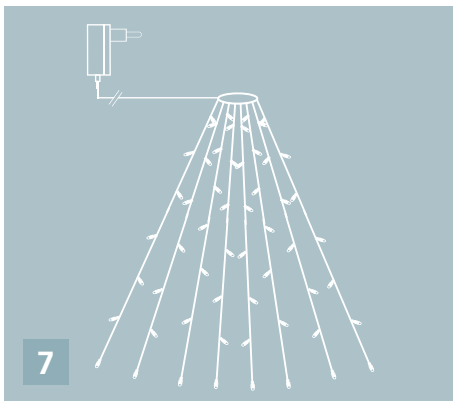

Lightchains – outdoor

7

1 2 3

4 5 6

7

7

411517 GOLDEN WARM WHITE

Dimensions (mm): H 2000, Ø 70 · Socket: LED · Lightsource: included · Max. Wattage: 360×0,064W · Light Colour: extra warmwhite · Material: plastic · Colour: green, transparent · IP-Class: IP44