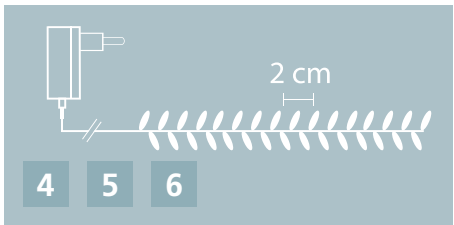

6

411518 GOLDEN WARM WHITE

Dimensions (mm): L 24000 · Socket: LED · Light-source: included · Max. Wattage: 1200×0,064W · Light Colour: extra warmwhite · Material: plastic · Colour: black, amber · IP-Class: IP44

Lightchains – outdoor

7

1 2 3

4 5 6

7

7

411517 GOLDEN WARM WHITE

Dimensions (mm): H 2000, Ø 70 · Socket: LED · Lightsource: included · Max. Wattage: 360×0,064W · Light Colour: extra warmwhite · Material: plastic · Colour: green, transparent · IP-Class: IP44