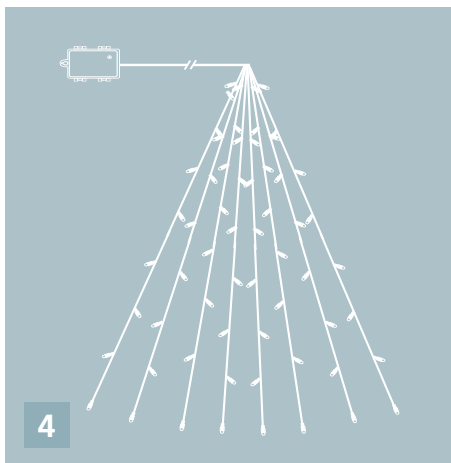

1 2 3

4

5

1
2
3

1

411075 AKKU

Dimensions (mm): L 2800 · Socket: LED · Light-source: included · Max. Wattage: 40×0,06W · Light Colour: warmwhite · Switch Type: on/off · Material: plastic · Colour: black, transparent · Battery: 3×AA, not included · IP-Class: IP44 · Function: Timer, 6h daily

9 008606 237098

2

411076 AKKU

Dimensions (mm): L 5600, B 5, H 30 · Socket: LED · Lightsource: included · Max. Wattage: 80×0,06W · Light Colour: warmwhite · Switch Type: on/off · Material: plastic · Colour: black, transparent · Battery: 3×AA, not included · IP-Class: IP44 · Function: Timer, 6h daily

9 008606 237104

3

411077 AKKU

Dimensions (mm): L 11200 · Socket: LED · Light-source: included · Max. Wattage: 160×0,06W · Light Colour: warmwhite · Switch Type: on/off · Material: plastic · Colour: black, transparent · Battery: 3×AA, not included · IP-Class: IP44 · Function: Timer, 6h daily