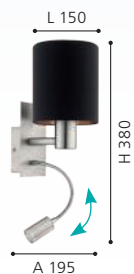

96483

96484

96483 PASTERI

wall light; steel, satin nickel / fabric, black, copper
Wandleuchte; Stahl, nickel-matt / Textil, schwarz, kupfer
applique; acier, nickel mat / tissu, noir, cuivre

L 150, H 380, A 195

E27

1x 40W

1x 3,8W

320lm

9 002759 964832

96484 PASTERI

wall light; steel, satin nickel / fabric, white, copper
Wandleuchte; Stahl, nickel-matt / Textil, weiss, kupfer
applique; acier, nickel mat / tissu, blanc, cuivre