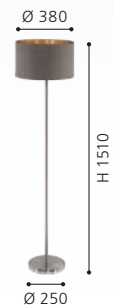

31631

95172 MASERLO

floor light; steel, satin nickel / fabric, cappuccino, gold
 Stehleuchte; Stahl, nickel-matt / Textil, cappuccino, gold
 lampadaire; acier, nickel mat / tissu, cappucino, or

H 1510, Ø 380, Base: Ø 250

E27

1x 60W

9 002759 951726

95172