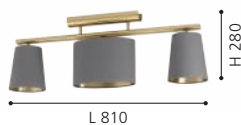

L 1200, B 155, H 1100

E14 5x 40W

9 002759 994877

99486 ALMEIDA 2

ceiling light; steel, brushed brass / fabric, cappuccino, brass
 Deckenleuchte; Stahl, messing-gebürstet / Textil, cappuccino, messing
 plafonnier; acier, laiton brossé / tissu, cappuccino, laiton

L 810, B 155, H 280

E14 3x 40W

9 002759 994860

99612 ALMEIDA 2

floor light; steel, brushed brass / fabric, cappuccino, brass
 Stehleuchte; Stahl, messing-gebürstet / Textil, cappuccino, messing
 lampadaire; acier, laiton brossé / tissu, cappuccino, laiton