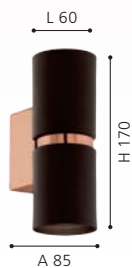

95371

LED

95379

LED

95371 PASSA

wall light; steel, brown, copper
Wandleuchte; Stahl, braun, kupfer
applique; acier, marron, cuivre

L 60, H 170, A 85

GU10

2x 3W

warm
WHITE
2x
250lm

9 002759 953713

95379 PASSA

wall light; steel, brown, copper
Wandleuchte; Stahl, braun, kupfer
applique; acier, marron, cuivre

L 55, H 170, A 85

GU10

2x 3W

warm
WHITE
2x
250lm

9 002759 953799

95364 PASSA

wall light; steel, black, gold
Wandleuchte; Stahl, schwarz, gold
applique; acier, noir, or

L 60, H 170, A 85

GU10

2x 3W

warm
WHITE
2x
250lm