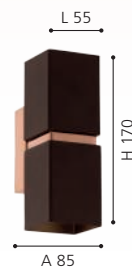

95371

LED

95379

LED

95371 PASSA

wall light; steel, brown, copper
Wandleuchte; Stahl, braun, kupfer
applique; acier, marron, cuivre

L 60, H 170, A 85

GU10

2x 3W

warm
WHITE
2x
250lm

9 002759 953713

95379 PASSA

wall light; steel, brown, copper
Wandleuchte; Stahl, braun, kupfer
applique; acier, marron, cuivre

L 55, H 170, A 85

GU10

2x 3W

warm
WHITE
2x
250lm

9 002759 953799

95364 PASSA

wall light; steel, black, gold
Wandleuchte; Stahl, schwarz, gold
applique; acier, noir, or

L 60, H 170, A 85

GU10

2x 3W

warm
WHITE
2x
250lm