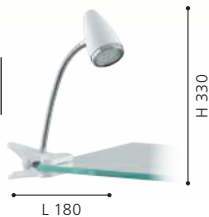

94329

97934

94329 RICCIO 1

clamp light; plastic, steel, white, chrome / steel, white, chrome
 Klemmleuchte; Kunststoff, Stahl, weiss, chrom / Stahl, weiss, chrom
 luminaire à pince; plastique, acier, blanc, chrome / acier, blanc, chrome

L 180, H 330

97934 TINEO

plug light; plastic, white
 Steckerleuchte; Kunststoff, weiss
 luminaire sur prise; plastique, blanc

L 90, B 70, H 90

97934

This luminaire is equipped with a voice sensor. If an acoustic signal reaches an intensity of 60 dB, the night light will switch on automatically.