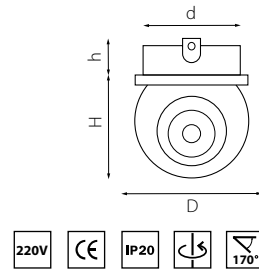

ТЕХНИЧЕСКИЕ КОМПЛЕКТУЮЩИЕ INTERO

артикул	H	D	h	d	Lm		цветовая температура	источники света
217062 3000K ● 217064 4000K ○ БЕЛЫЙ	46	70	18	65	850	24	3000K ●	LED 9W
217072 3000K ● 217074 4000K ○ ЧЕРНЫЙ	46	70	18	65	850	24	3000K ●	LED 9W
217064 46 70 18 65 850 24 4000K ○ LED 9W								
217072 46 70 18 65 850 24 3000K ● LED 9W								
217074 46 70 18 65 850 24 4000K ○ LED 9W								

* Возможно использовать как накладной и как встраиваемый