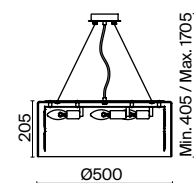

2

1 ■ **MOD313PL-06G**

⚡ 6 × E14 60W
IP 20

2 ■ **MOD313PL-04G**