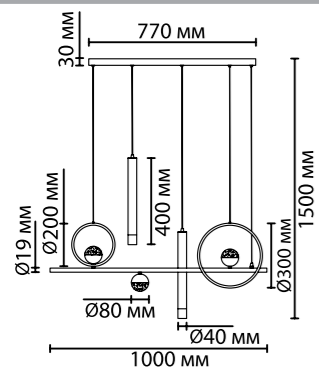

4357/57L

1 × LED × 10W, 1 × LED × 15W,
2 × LED × 7W, 3 × LED × 6W
крепеж: планка, пульт ДУ