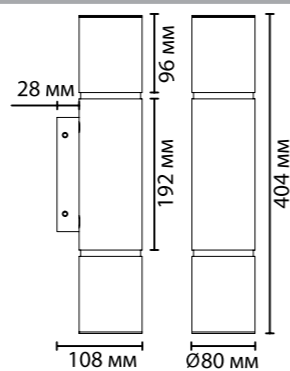

**6674/20L**  
1 x LED x 20W, 900 lm  
крепеж: планка

**6672/12WL,  
6673/12WL**  
1 x LED x 12W, 540 lm  
крепеж: планка

**6674/12WL,  
6675/12WL**  
1 x LED x 12W, 540 lm  
крепеж: планка

ODEON LIGHT

L-VISION COLLECTION