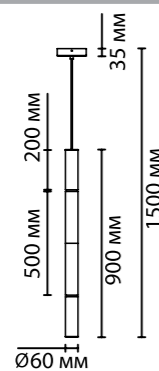

**6674/20L**  
1 x LED x 20W, 900 lm  
крепеж: планка

**6672/12WL,  
6673/12WL**  
1 x LED x 12W, 540 lm  
крепеж: планка

**6674/12WL,  
6675/12WL**  
1 x LED x 12W, 540 lm  
крепеж: планка

ODEON LIGHT

L-VISION COLLECTION