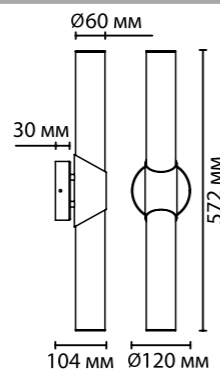

**6674/20L**  
1 x LED x 20W, 900 lm  
крепеж: планка

**6672/12WL,  
6673/12WL**  
1 x LED x 12W, 540 lm  
крепеж: планка

**6674/12WL,  
6675/12WL**  
1 x LED x 12W, 540 lm  
крепеж: планка

ODEON LIGHT

L-VISION COLLECTION