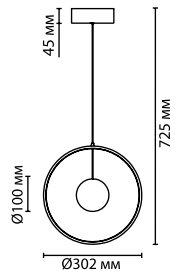

4031/21LA
1 × LED × 21W, 1680 lm
крепёж: планка