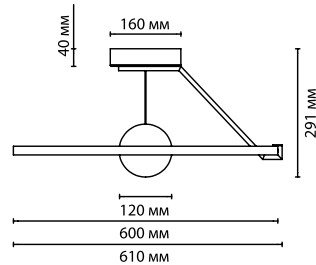

**4032/40CL**  
 1 × LED × 40W, 3600 lm  
 крепёж: планка

**4031/40L**  
 1 × LED × 40W, 3600 lm  
 крепёж: планка

ODEON LIGHT