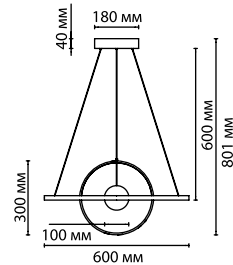

**4032/40CL**  
 1 × LED × 40W, 3600 lm  
 крепёж: планка

**4031/40L**  
 1 × LED × 40W, 3600 lm  
 крепёж: планка

ODEON LIGHT