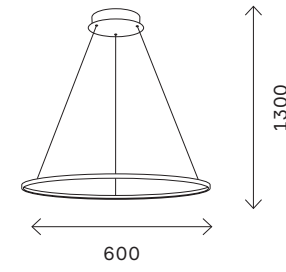

ST603 IN

322
подвесные светильники

ST603.243.114
ST603.443.114
ST603.543.114

ST603.243.22
ST603.443.22
ST603.543.22

ST603.243.34
ST603.443.34
ST603.543.34

ST603.243.46
ST603.443.46
ST603.543.46

ST603.243.56
ST603.443.56
ST603.543.56

ST603.243.57
ST603.443.57
ST603.543.57

артикул	мощность, W	световой поток, LM	цветовая температура, K	коэф. цвето-передачи, RA	угол рассеивания, °
■ ST603.243.114	led × 114	7410	4000	80	120
■ ST603.243.22	led × 22	1430	4000	80	120
■ ST603.243.34	led × 34	2210	4000	80	120
■ ST603.243.46	led × 46	2990	4000	80	120
■ ST603.243.56	led × 56	3640	4000	80	120
■ ST603.243.57	led × 57	3705	4000	80	120
■ ST603.443.114	led × 114	7410	4000	80	120
■ ST603.443.22	led × 22	1430	4000	80	120
■ ST603.443.34	led × 34	2210	4000	80	120
■ ST603.443.46	led × 46	2990	4000	80	120
■ ST603.443.56	led × 56	3640	4000	80	120
■ ST603.443.57	led × 57	3705	4000	80	120
□ ST603.543.114	led × 114	7410	4000	80	120
□ ST603.543.22	led × 22	1430	4000	80	120
□ ST603.543.34	led × 34	2210	4000	80	120
□ ST603.543.46	led × 46	2990	4000	80	120
□ ST603.543.56	led × 56	3640	4000	80	120
□ ST603.543.57	led × 57	3705	4000	80	120