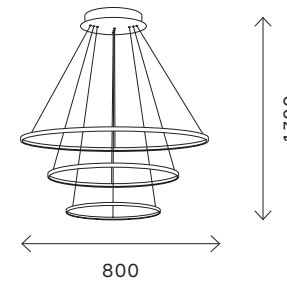

ST603 IN

322
подвесные светильники

ST603.243.114
ST603.443.114
ST603.543.114

ST603.243.22
ST603.443.22
ST603.543.22

ST603.243.34
ST603.443.34
ST603.543.34

ST603.243.46
ST603.443.46
ST603.543.46

ST603.243.56
ST603.443.56
ST603.543.56

ST603.243.57
ST603.443.57
ST603.543.57

артикул	мощность, W	световой поток, LM	цветовая температура, K	коэф. цвето-передачи, RA	угол рассеивания, °
■ ST603.243.114	led × 114	7410	4000	80	120
■ ST603.243.22	led × 22	1430	4000	80	120
■ ST603.243.34	led × 34	2210	4000	80	120
■ ST603.243.46	led × 46	2990	4000	80	120
■ ST603.243.56	led × 56	3640	4000	80	120
■ ST603.243.57	led × 57	3705	4000	80	120
■ ST603.443.114	led × 114	7410	4000	80	120
■ ST603.443.22	led × 22	1430	4000	80	120
■ ST603.443.34	led × 34	2210	4000	80	120
■ ST603.443.46	led × 46	2990	4000	80	120
■ ST603.443.56	led × 56	3640	4000	80	120
■ ST603.443.57	led × 57	3705	4000	80	120
□ ST603.543.114	led × 114	7410	4000	80	120
□ ST603.543.22	led × 22	1430	4000	80	120
□ ST603.543.34	led × 34	2210	4000	80	120
□ ST603.543.46	led × 46	2990	4000	80	120
□ ST603.543.56	led × 56	3640	4000	80	120
□ ST603.543.57	led × 57	3705	4000	80	120