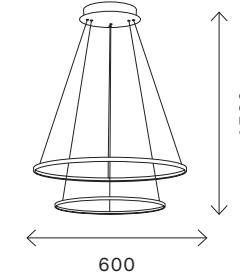

ST603.243.56
ST603.443.56
ST603.543.56