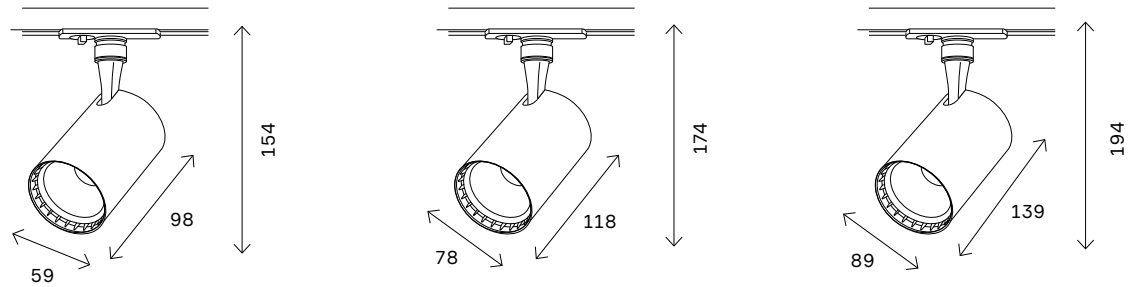

ST351

- черный
- белый
- 1
PHASE LED
- RA>90 36°
- 220V IP20

- | | | | |
|-----------------|-----------------|-----------------|-----------------|
| ST351.436.10.36 | ST351.436.15.36 | ST351.436.20.36 | ST351.436.30.36 |
| ST351.446.10.36 | ST351.446.15.36 | ST351.446.20.36 | ST351.446.30.36 |
| ST351.536.10.36 | ST351.536.15.36 | ST351.536.20.36 | ST351.536.30.36 |
| ST351.546.10.36 | ST351.546.15.36 | ST351.546.20.36 | ST351.546.30.36 |

| артикул | мощность, W | световой поток, LM | цветовая температура, K | коэфф. цвето-передачи, RA | угол рассеивания, ° |
|-------------------|-------------|--------------------|-------------------------|---------------------------|---------------------|
| ■ ST351.436.10.36 | led × 10 | 900 | 3000 | >90 | 36 |
| ■ ST351.446.10.36 | led × 10 | 900 | 4000 | >90 | 36 |
| □ ST351.536.10.36 | led × 10 | 900 | 3000 | >90 | 36 |
| □ ST351.546.10.36 | led × 10 | 900 | 4000 | >90 | 36 |
| ■ ST351.436.15.36 | led × 15 | 1350 | 3000 | >90 | 36 |
| ■ ST351.446.15.36 | led × 15 | 1350 | 4000 | >90 | 36 |
| □ ST351.536.15.36 | led × 15 | 1350 | 3000 | >90 | 36 |
| □ ST351.546.15.36 | led × 15 | 1350 | 4000 | >90 | 36 |
| ■ ST351.436.20.36 | led × 20 | 1800 | 3000 | >90 | 36 |
| ■ ST351.446.20.36 | led × 20 | 1800 | 4000 | >90 | 36 |
| □ ST351.536.20.36 | led × 20 | 1800 | 3000 | >90 | 36 |
| □ ST351.546.20.36 | led × 20 | 1800 | 4000 | >90 | 36 |
| ■ ST351.436.30.36 | led × 30 | 2700 | 3000 | >90 | 36 |
| ■ ST351.446.30.36 | led × 30 | 2700 | 4000 | >90 | 36 |
| □ ST351.536.30.36 | led × 30 | 2700 | 3000 | >90 | 36 |
| □ ST351.546.30.36 | led × 30 | 2700 | 4000 | >90 | 36 |