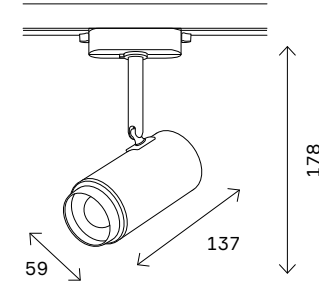

ST600 ZOOM

- черный
- белый
- 1
  PHASE LED RA>90
- 10-60° 220V IP20

ST600.436.12	ST600.446.12
ST600.536.12	ST600.546.12