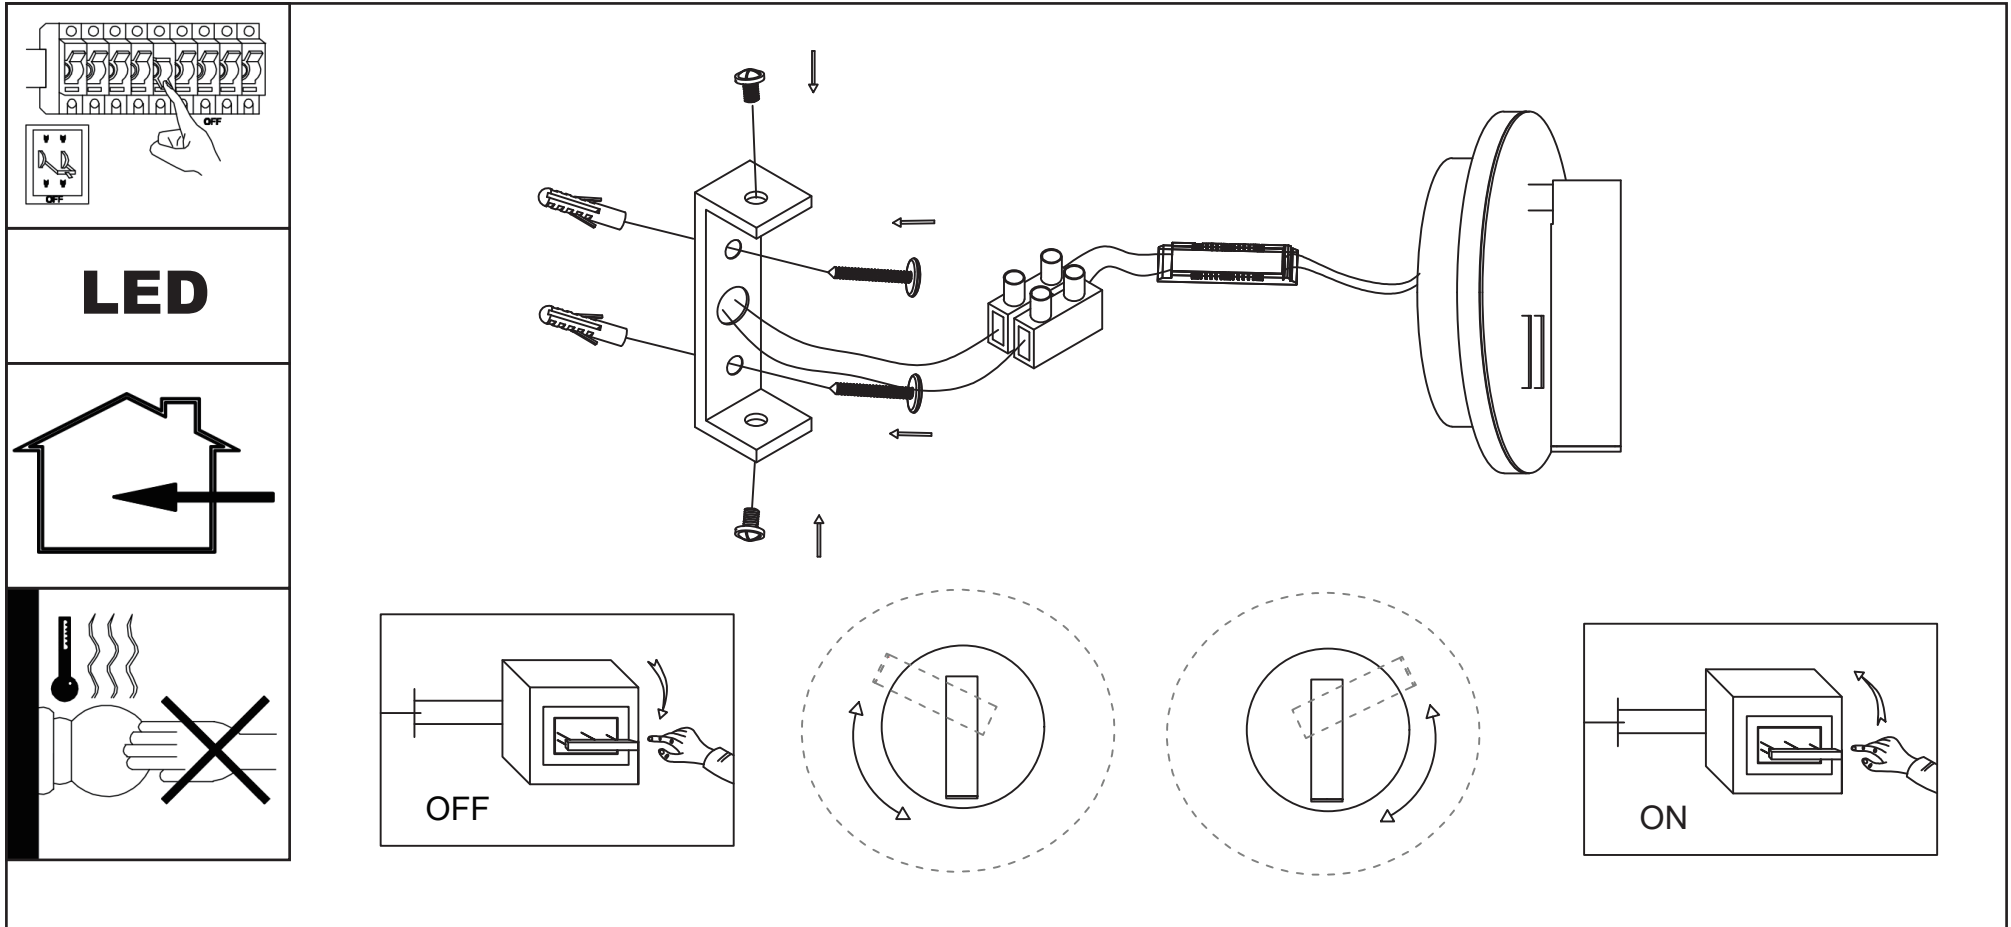

# ASSEMBLY INSTRUCTION / ИНСТРУКЦИЯ

Модели / Models: A8232AP-1WH  
A8232AP-1BK

## Warning:

1. Turn off the main power at the circuit breaker before installing in order to prevent possible shock;
2. Don't exceed the rated voltage 230V;
3. Don't install on haven't finished ceiling and loose wood ceiling;
4. Do not use corrosive liquids to clean fixture such as acid, and alkaline liquids. Please use soft cloth when cleaning.